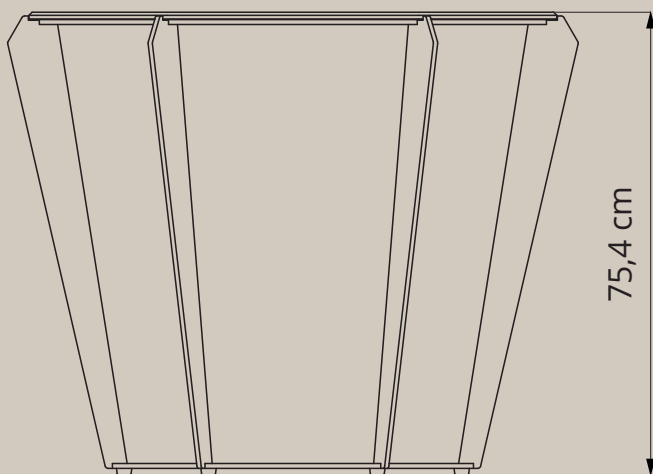

BRILLIANCE

Con le sue sei lame in alluminio ed il Top di forma esagonale, BRILLIANCE è molto più di un semplice tavolo; è una dichiarazione di design. L'esagono, simbolo di equilibrio e armonia, infonde un tocco di moderna raffinatezza al tuo spazio outdoor.

With its six aluminium blades and its top hexagonal shape, BRILLIANCE is much more than just a table; it's a design statement. The hexagon, a symbol of balance and harmony, infuses a touch of modern sophistication into your outdoor space.