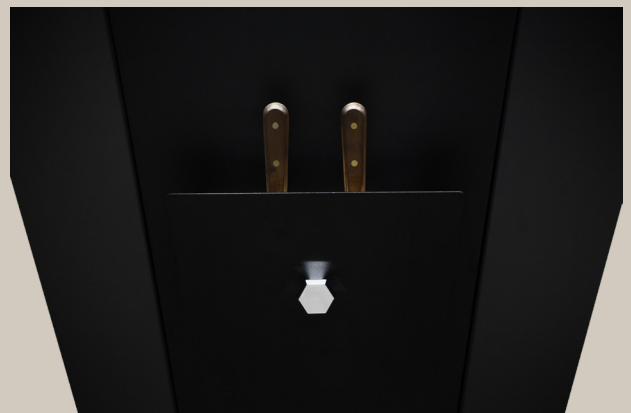

Diamondfire ridefinisce l'eleganza all'aperto attraverso una personalizzazione senza pari. I nostri barbecue presentano pannelli laterali rimovibili, consentendo una personalizzazione completa con una varietà di materiali e finiture.

Diamondfire redefines outdoor elegance through unparalleled customization. Our barbecues feature removable side panels, allowing complete personalization with a variety of materials and finishes.