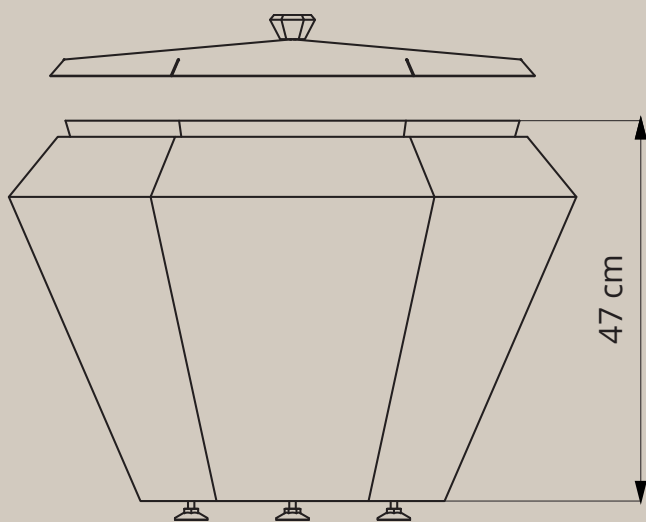

FIAMMA boasts a captivating diamond shape, setting it apart as a true work of art in the realm of outdoor fire pits. This unique design not only captures the eye but also symbolizes the rarity and brilliance that Diamondfire brings to your space.

Meticulously crafted with precision, FIAMMA is a testament to the exceptional craftsmanship that defines Diamondfire. The use of premium materials ensures durability, while the diamond-shaped structure adds a touch of luxury to your outdoor setting.