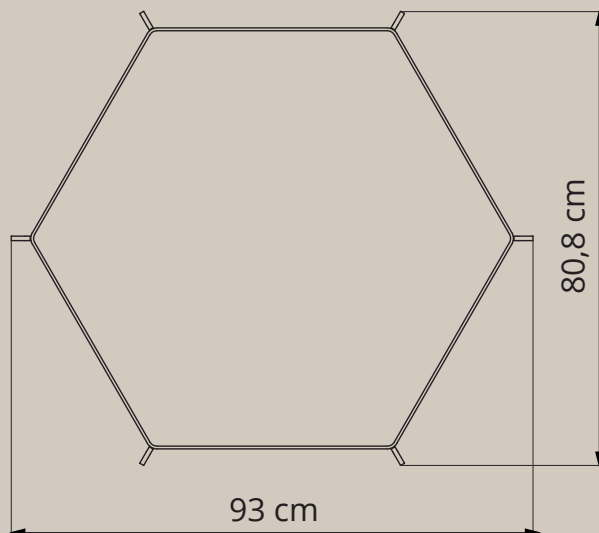

BRILLIANCE

Con le sue sei lame in alluminio ed il Top di forma esagonale, BRILLIANCE è molto più di un semplice tavolo; è una dichiarazione di design. L'esagono, simbolo di equilibrio e armonia, infonde un tocco di moderna raffinatezza al tuo spazio outdoor.

With its six aluminium blades and its top hexagonal shape, BRILLIANCE is much more than just a table; it's a design statement. The hexagon, a symbol of balance and harmony, infuses a touch of modern sophistication into your outdoor space.