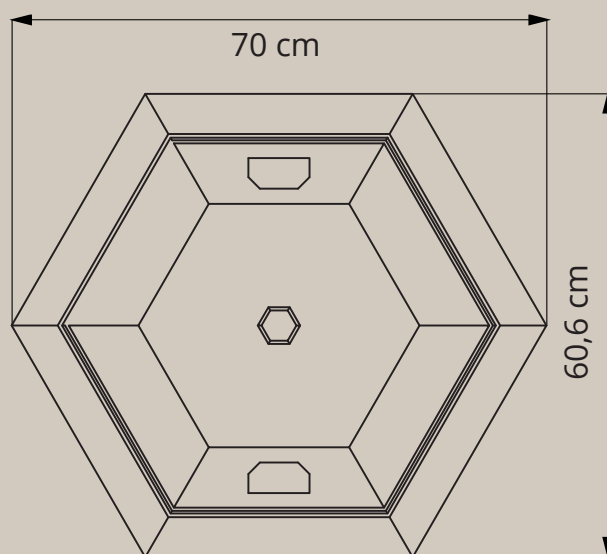

FIAMMA boasts a captivating diamond shape, setting it apart as a true work of art in the realm of outdoor fire pits. This unique design not only captures the eye but also symbolizes the rarity and brilliance that Diamondfire brings to your space.

Meticulously crafted with precision, FIAMMA is a testament to the exceptional craftsmanship that defines Diamondfire. The use of premium materials ensures durability, while the diamond-shaped structure adds a touch of luxury to your outdoor setting.